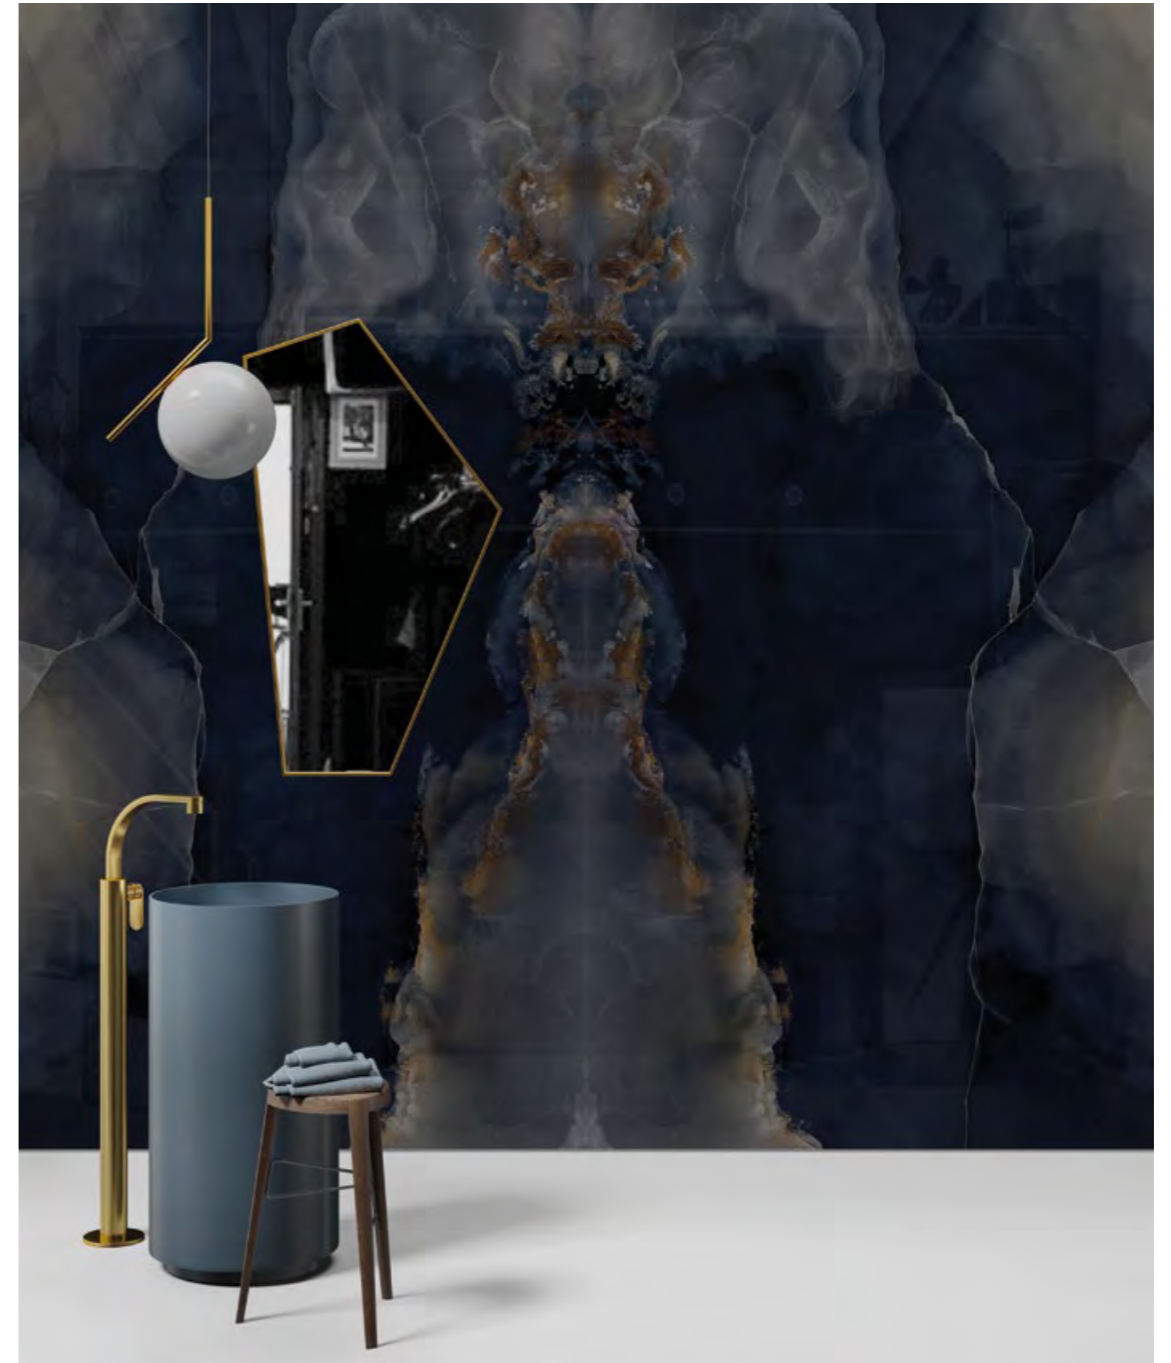

MOON GREY

MARMI

ONYX

Bookmatch - Onyx Full Lappato 162x324 12mm

< Onyx Full Lappato 162x324 12mm

MARMI

ONYX BLACK

Bookmatch - Onyx Black Full Lappato 162x324 12mm