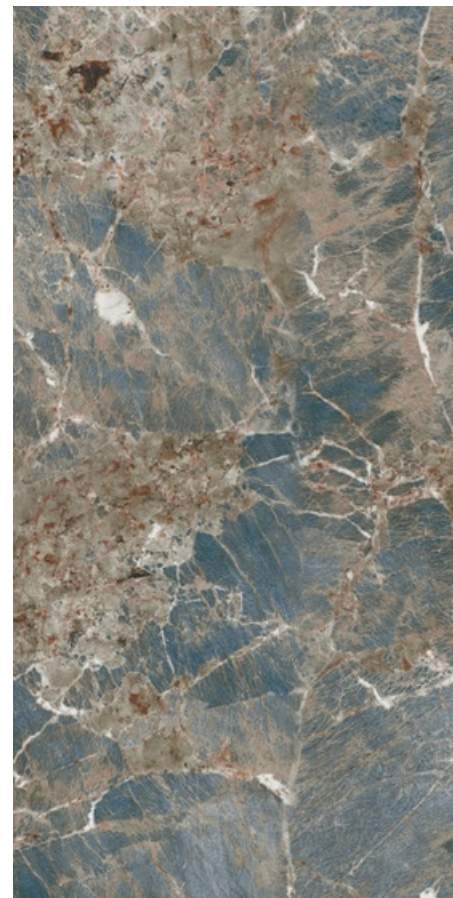

Size **600x1200mm** | Finish **High Gloss** | Random **4**

Preview of : Amazonite Aqua
Size : 600x1200mm
Finish : High Gloss

AMAZONITE AQUA

Size **600x1200mm** | Finish **High Gloss** | Random **4**

Preview of : Florian Blue
Size : 600x1200mm
Finish : High Gloss