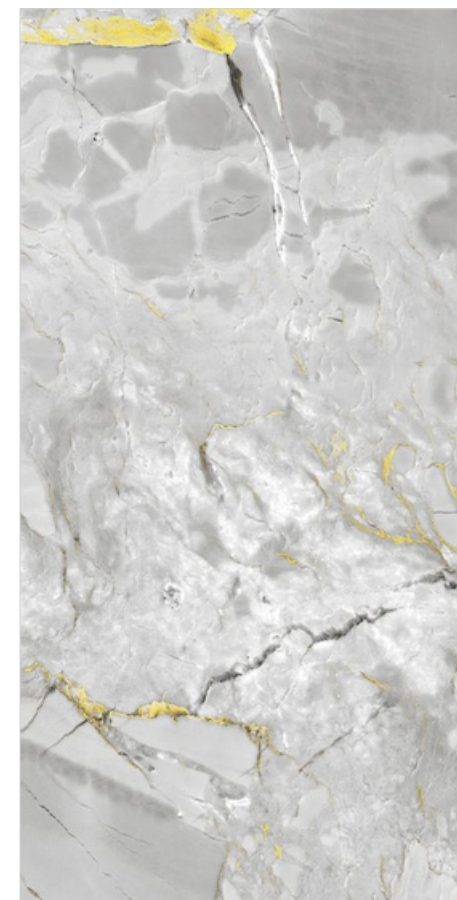

CALIFORNIA CANARY

Size **600x1200mm** | Finish **High Gloss** | Random **6**