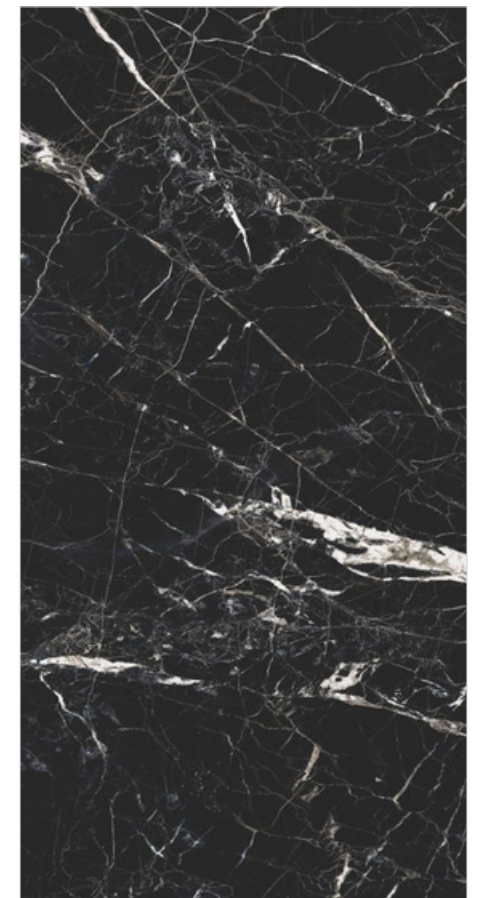

GOLDEN WHITE

Size | Finish | Random
600x1200mm | **High Gloss** | **4**