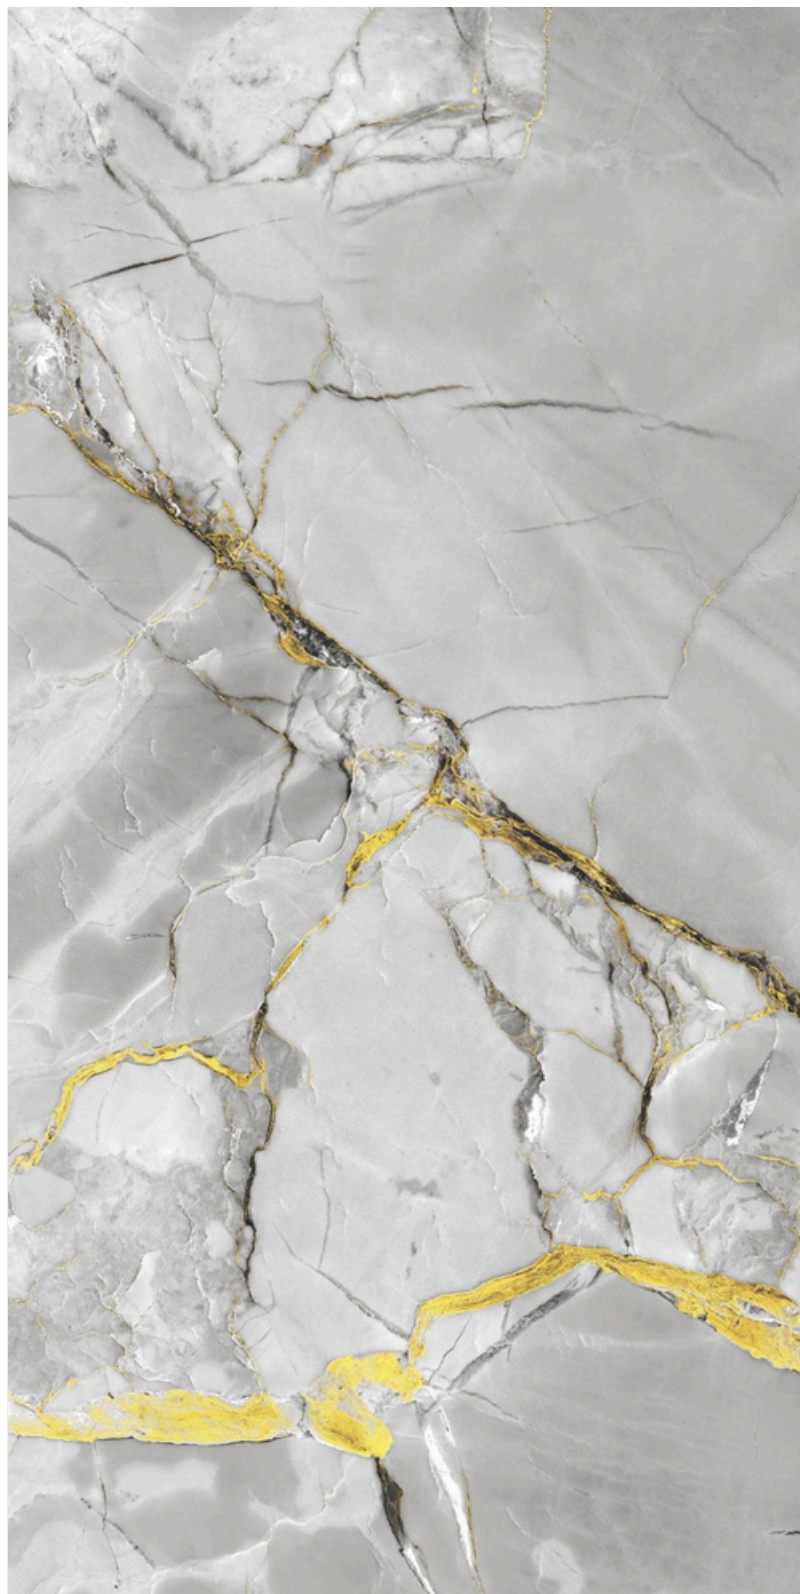

Bluezone
Wall & Vitritified

Preview of : Castle Grey
Size : 600x1200mm
Finish : High Gloss

CASTLE GREY

Size **600x1200mm** | Finish **High Gloss** | Random **6**

Preview of : California Canary
Size : 600x1200mm
Finish : High Gloss