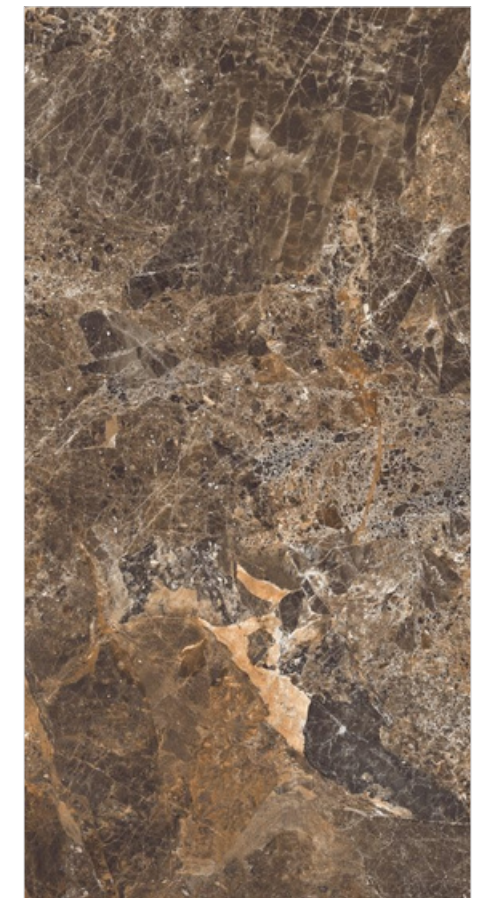

EMPERADORE CHOCO

Size | Finish | Random
600x1200mm | **High Gloss** | **4**