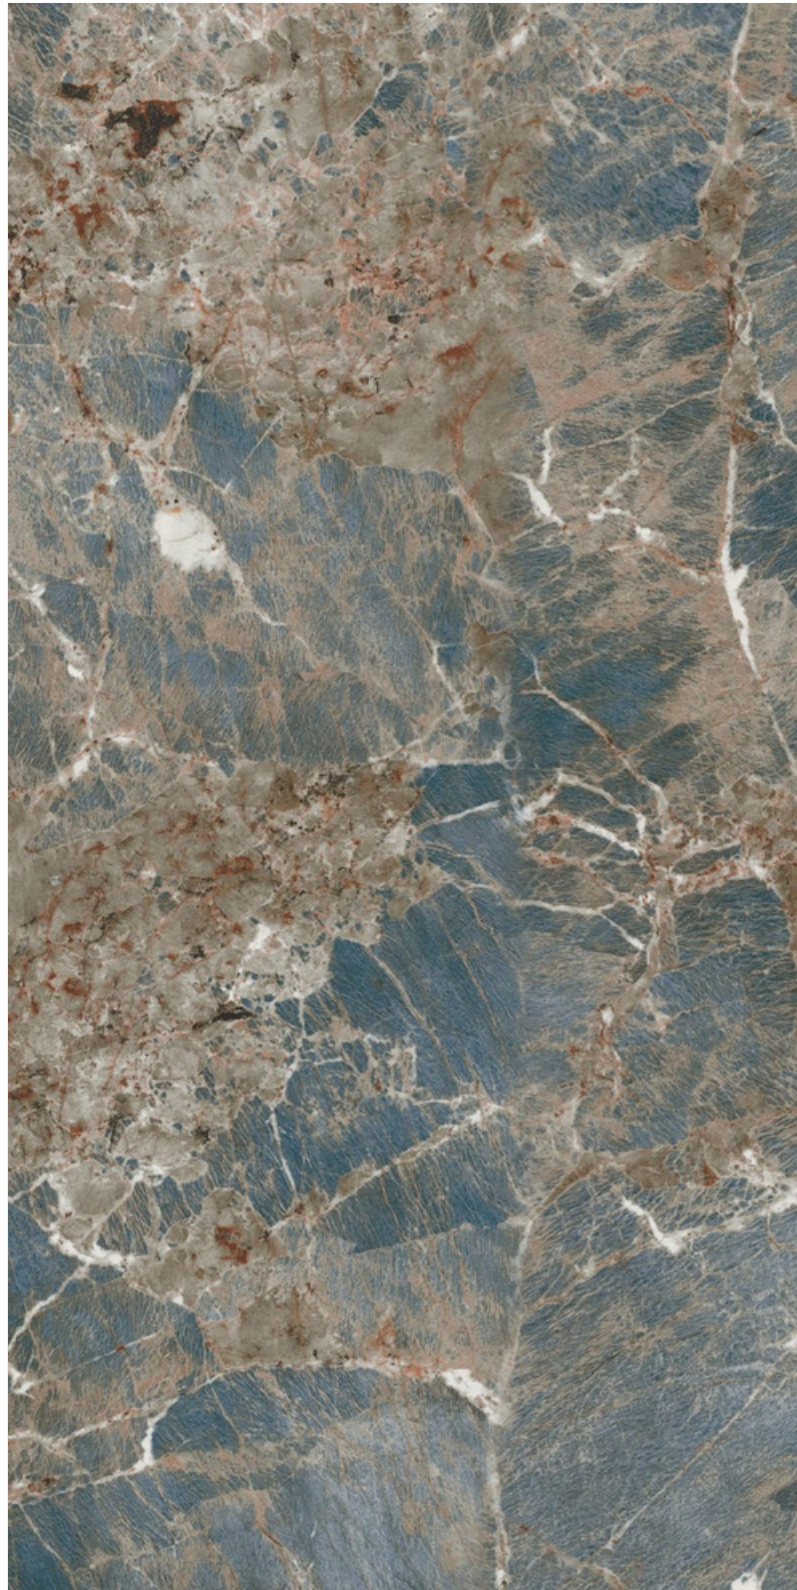

AMAZONITE AQUA

Size **600x1200mm** | Finish **High Gloss** | Random **4**