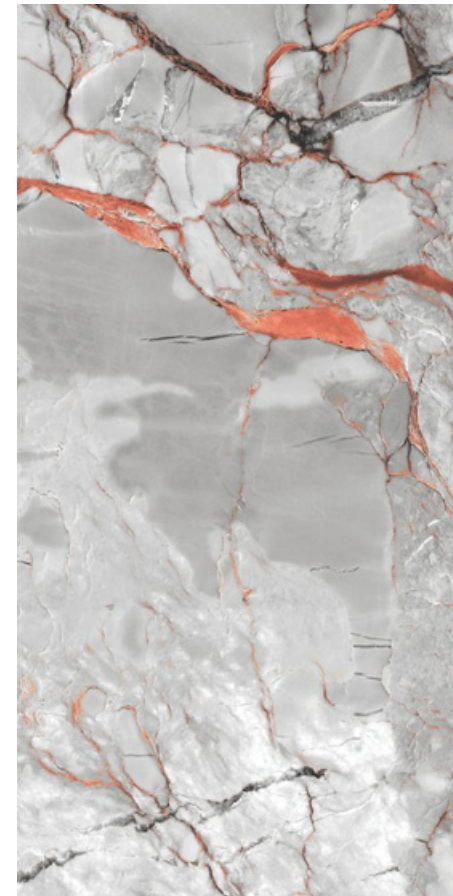

CALIFORNIA CANARY

Size **600x1200mm** | Finish **High Gloss** | Random **6**

Preview of : California Garnet
Size : 600x1200mm
Finish : High Gloss

CALIFORNIA GARNET

Size **600x1200mm** | Finish **High Gloss** | Random **6**