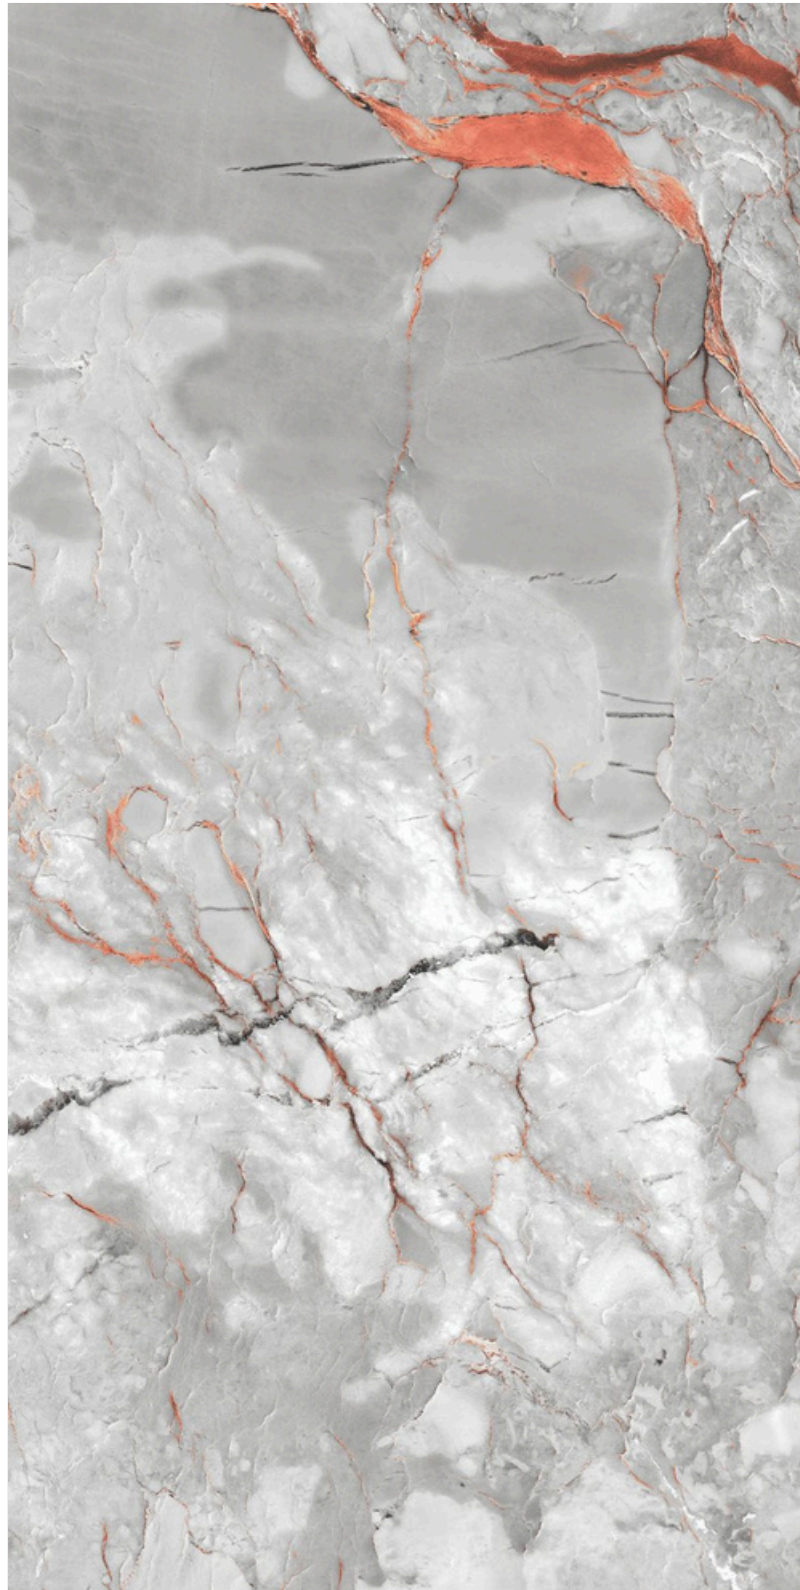

CALIFORNIA GARNET

Size **600x1200mm** | Finish **High Gloss** | Random **6**