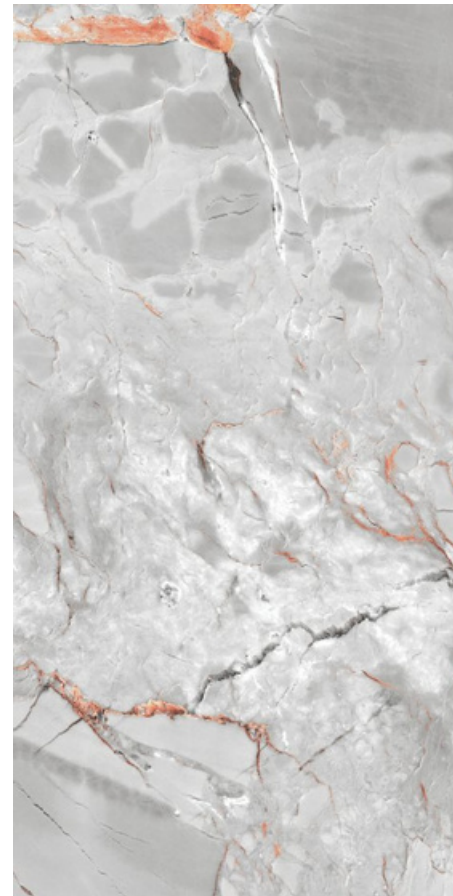

CALIFORNIA CANARY

Size **600x1200mm** | Finish **High Gloss** | Random **6**

Preview of : California Garnet
Size : 600x1200mm
Finish : High Gloss

CALIFORNIA GARNET

Size **600x1200mm** | Finish **High Gloss** | Random **6**