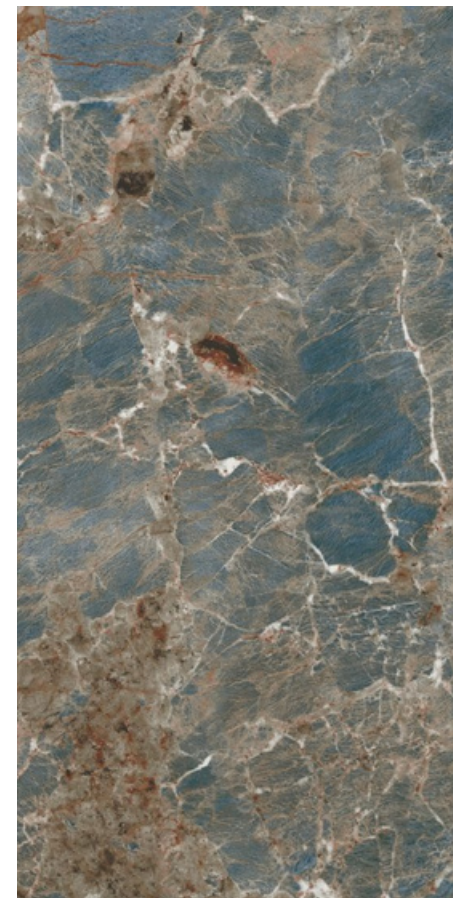

Size **600x1200mm** | Finish **High Gloss** | Random **4**

Preview of : Amazonite Aqua
Size : 600x1200mm
Finish : High Gloss

AMAZONITE AQUA

Size **600x1200mm** | Finish **High Gloss** | Random **4**

Preview of : Florian Blue
Size : 600x1200mm
Finish : High Gloss