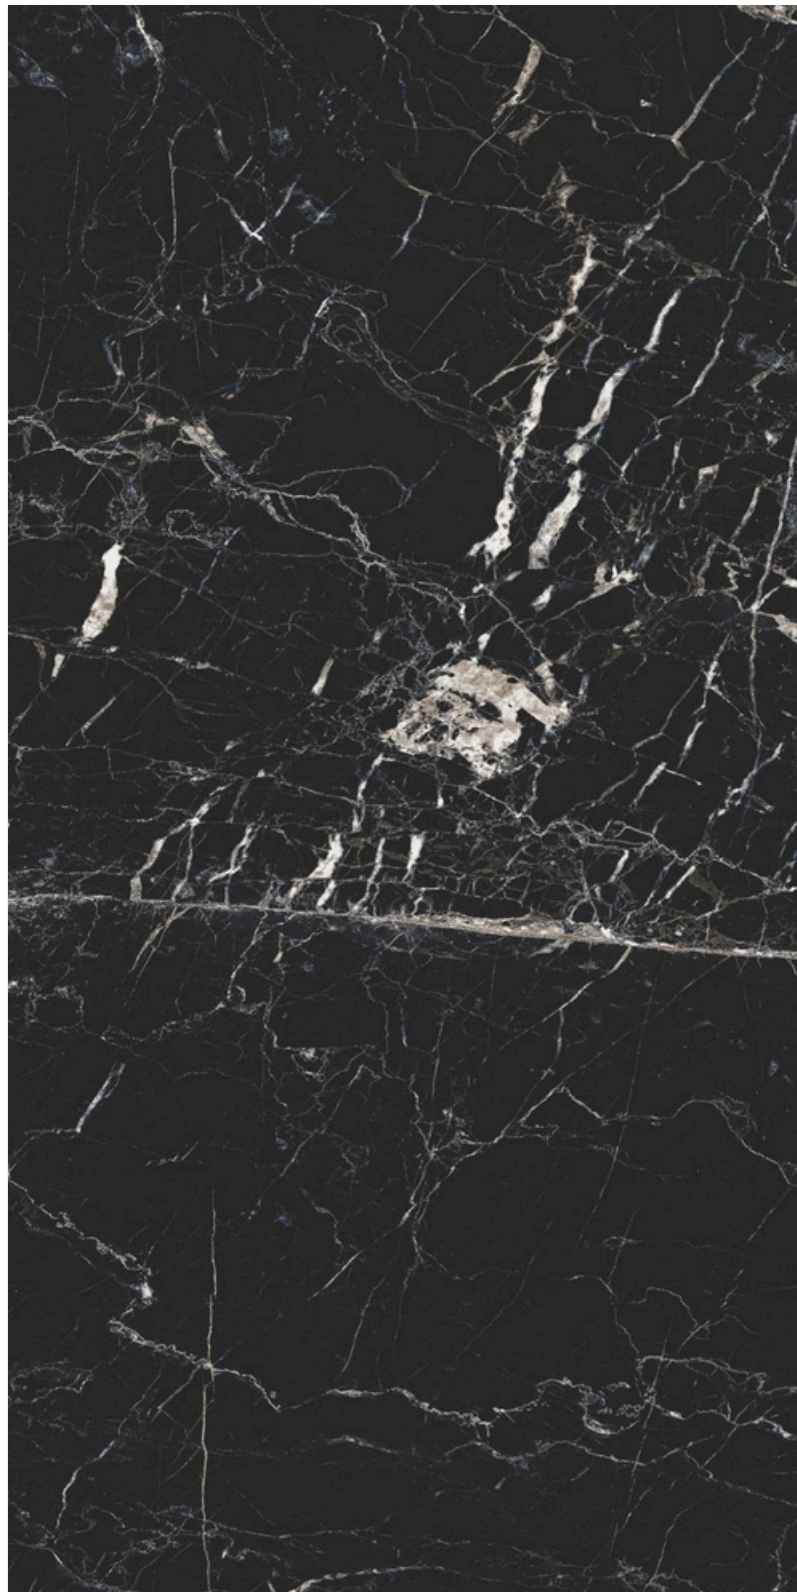

GOLDEN WHITE

Size | Finish | Random
600x1200mm | **High Gloss** | **4**