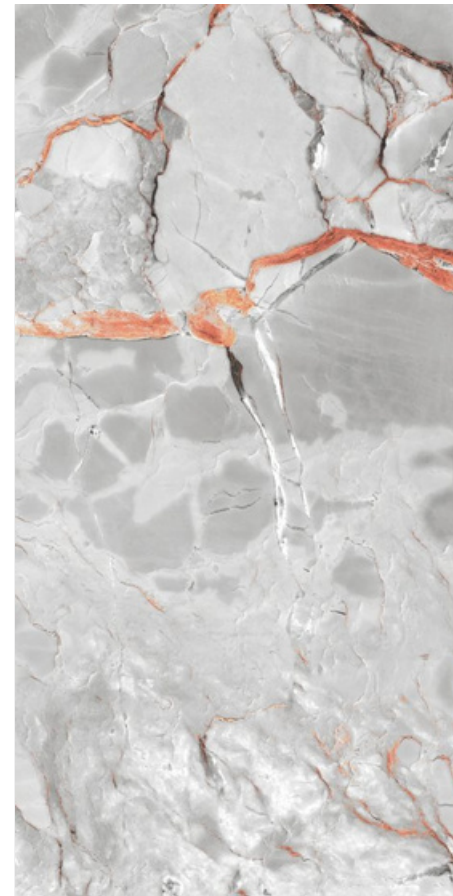

CALIFORNIA CANARY

Size **600x1200mm** | Finish **High Gloss** | Random **6**

Preview of : California Garnet
Size : 600x1200mm
Finish : High Gloss

CALIFORNIA GARNET

Size **600x1200mm** | Finish **High Gloss** | Random **6**