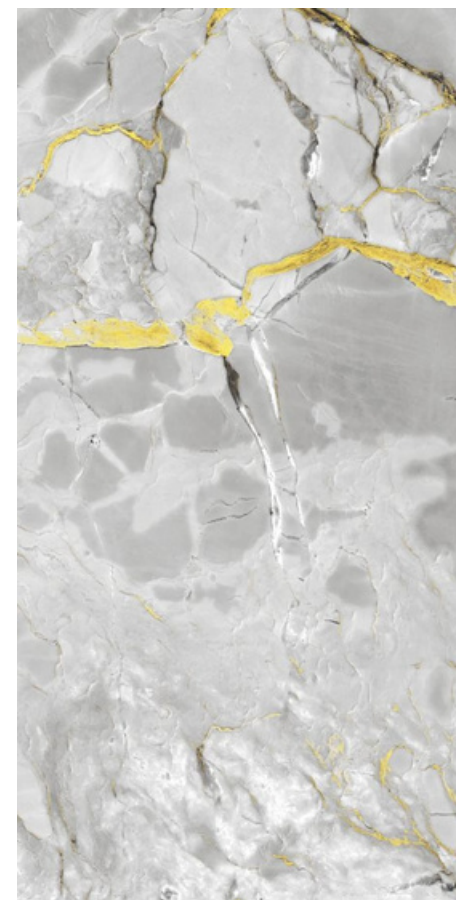

CALIFORNIA CANARY

Size **600x1200mm** | Finish **High Gloss** | Random **6**