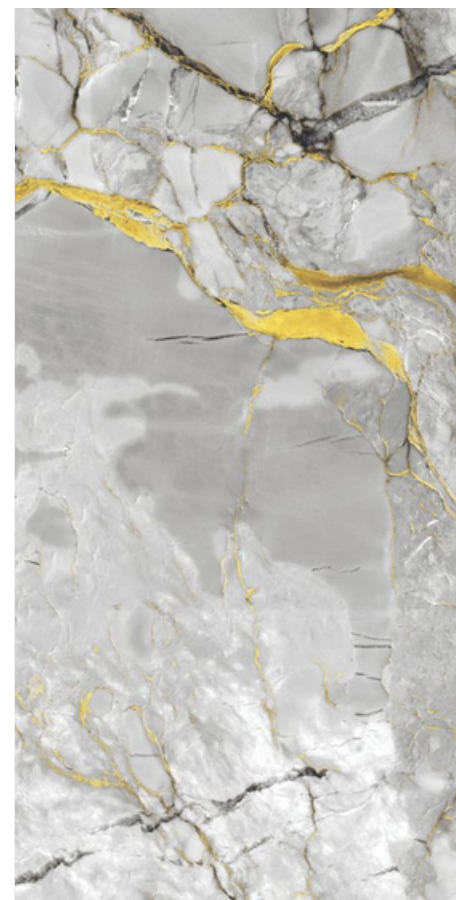

CALIFORNIA CANARY

Size **600x1200mm** | Finish **High Gloss** | Random **6**