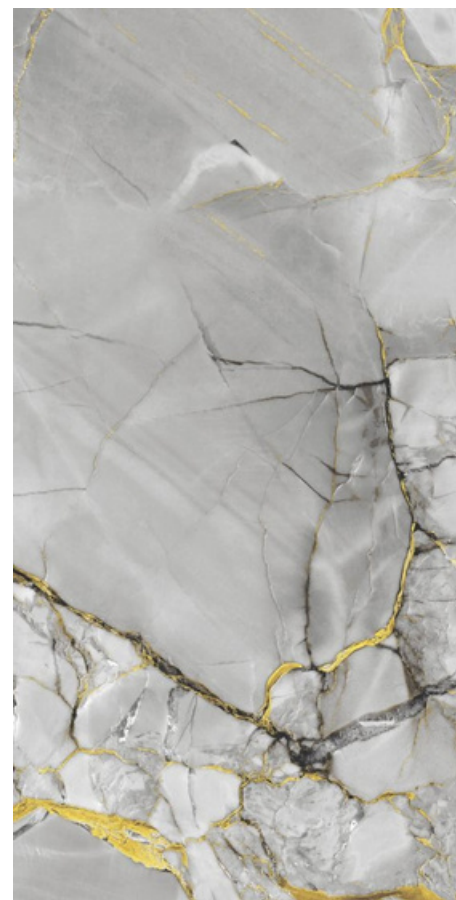

CALIFORNIA CANARY

Size **600x1200mm** | Finish **High Gloss** | Random **6**